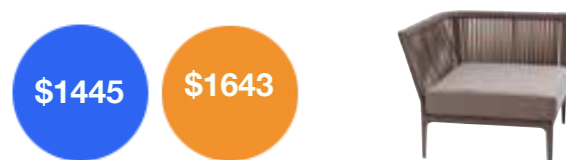

\$1901

\$2160

CHIENGMAI Meridienne Right Short Arm
AS5321C89ROP
80*162*79*29cm

Back:2PCS/CTN
Base:2PCS/CTN
100PCS/40GP

\$1901

\$2160

CHIENGMAI Meridienne Left Short Arm
AS5321C88ROP
80*162*79*29cm

Back:2PCS/CTN
Base:2PCS/CTN
100PCS/40GP

\$1445

\$1643

CHIENGMAI Corner Module
AC5321C13ROP
86*86*79*29cm

Back:2PCS/CTN
Base:2PCS/CTN
140PCS/40GP

CHIENGMAI

\$671

\$763

CHIENGMAI Dining Armchair
AC5321B04ROP
59*59*78*43cm