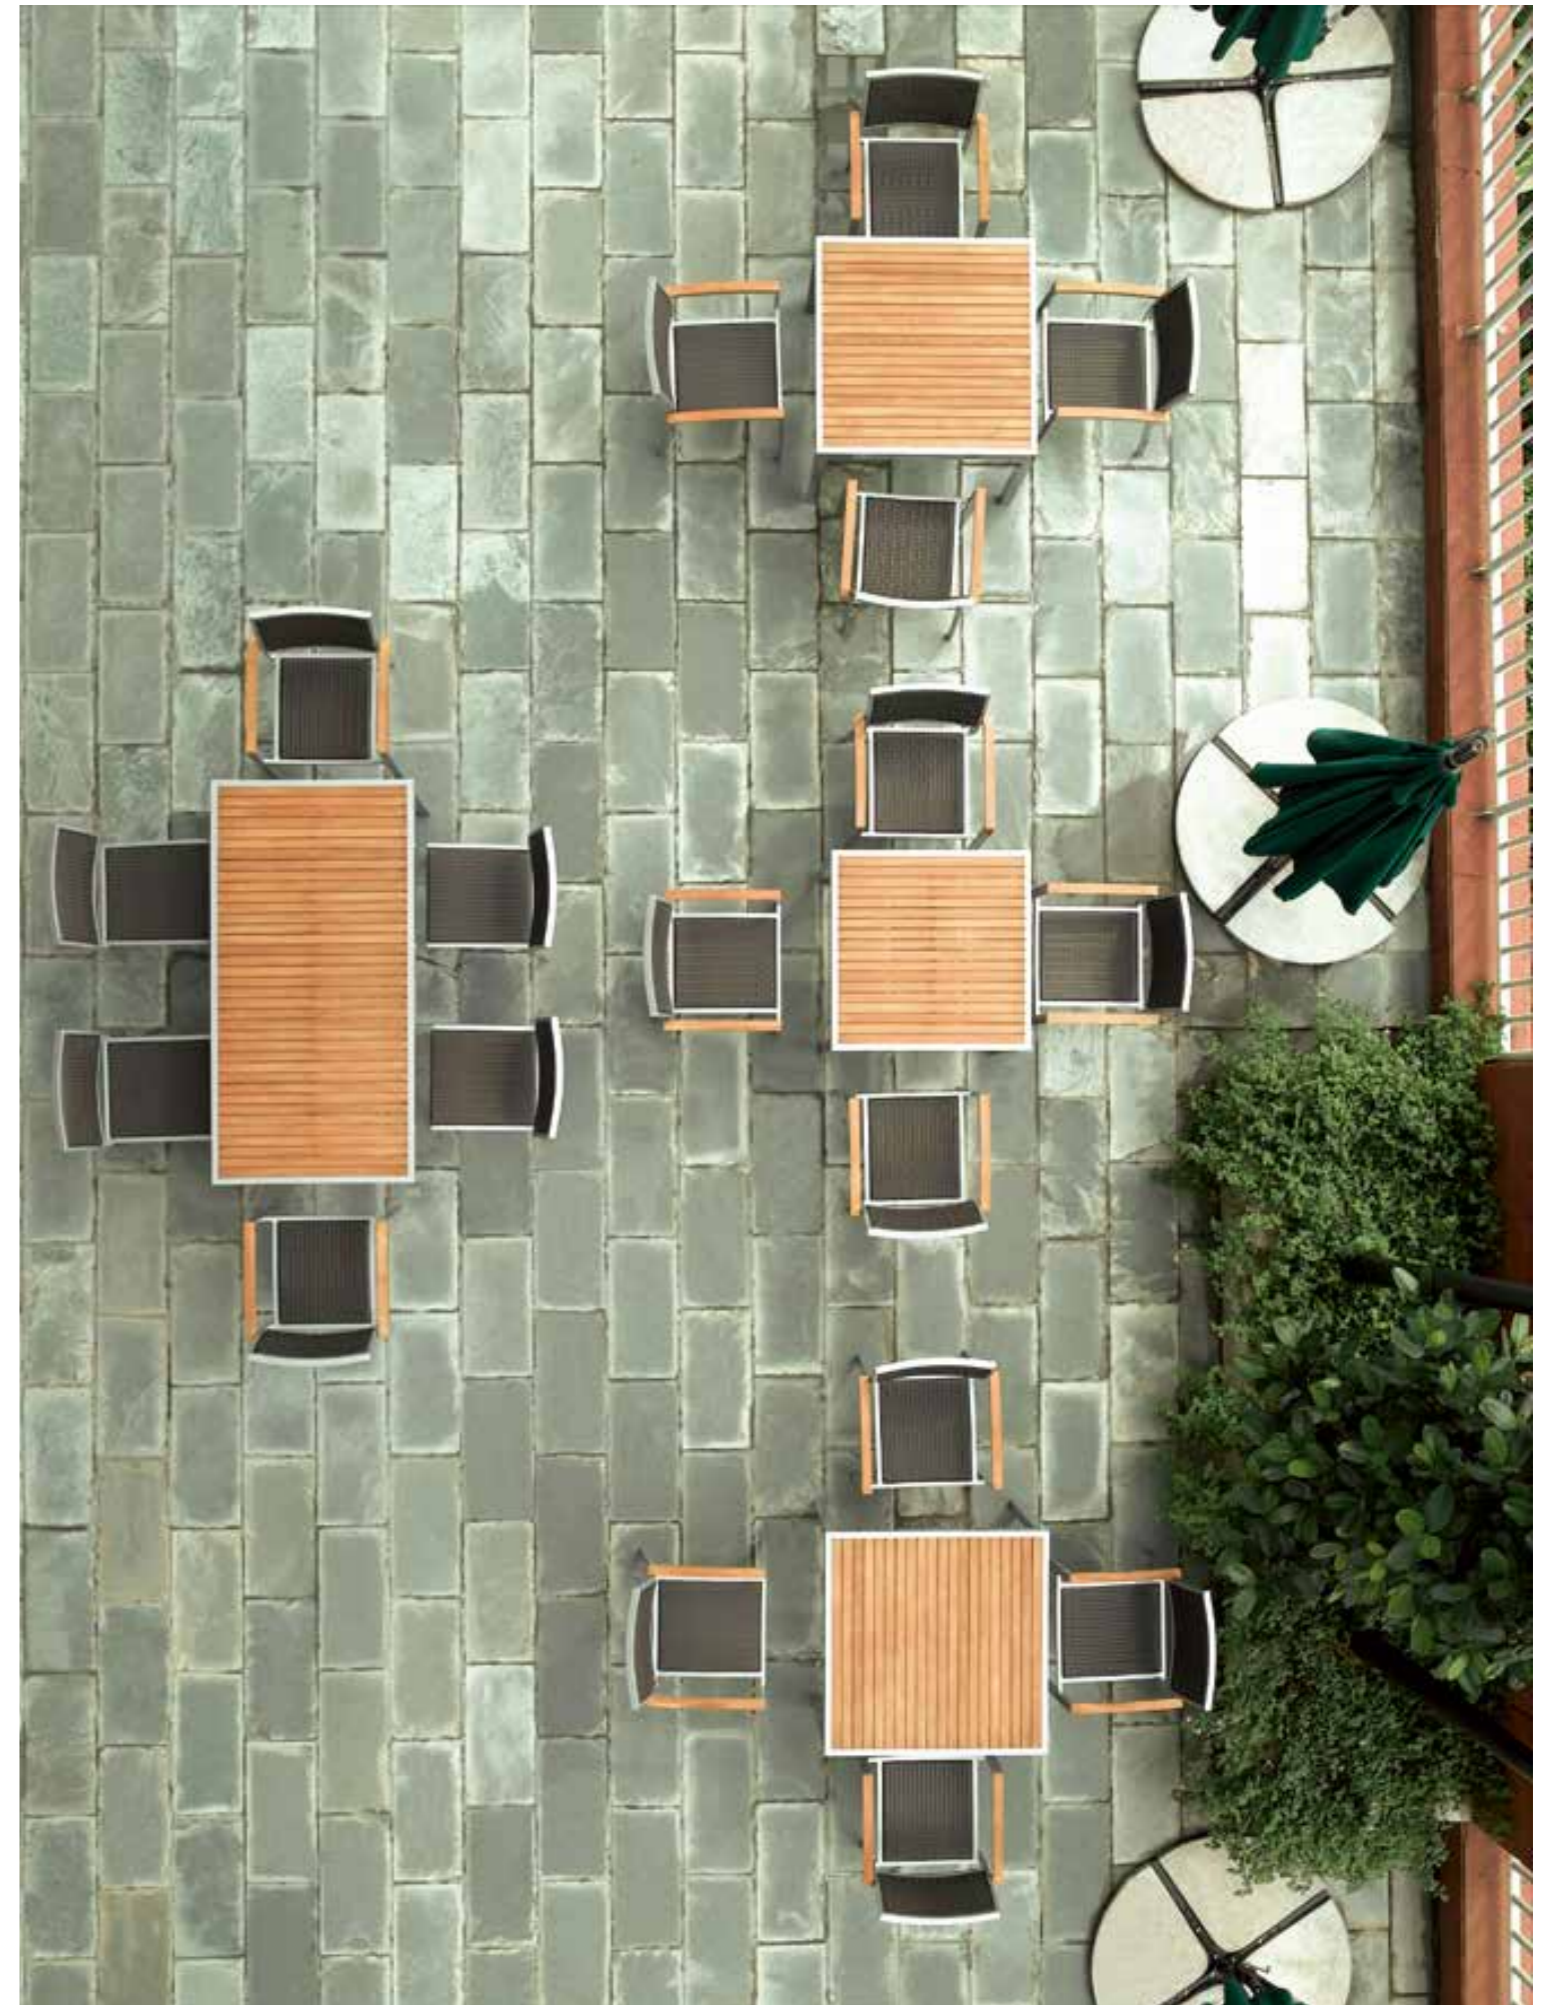

\$218

\$248

MEDITERRANEAN Dining Sidechair With Flat Wicker
AC5602N01RAT
47.5*58*85*45cm

6PCSCTN
900PCS/40FT

\$262

\$298

MEDITERRANEAN Dining Armchair With Flat Wicker
AC5602N04RAT
56.5*58.5*85*45*65cm

6 PCS/CTN
750PCS/40FT