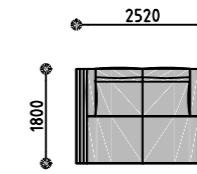

$3190 $3625

LOFT 2 Seater Right Arms
AC5340C86TEX
216*90*75cm

1PCS/CTN
42PCS/40GP

$3190 $3625

LOFT 2 Seater Left Arms
AC5340C85TEX
216*90*75cm

1PCS/CTN
42PCS/40GP

$1723 $1958

LOFT Corner Module
AC5340C13TEX
90*90*75cm

2PCS/CTN
84PCS/40GP

$3062 $3480

LOFT Meridienne Right Short Arms
AS5340C89TEX
180*126*75cm

1PCS/CTN
42PCS/40GP

$3062 $3480

LOFT Meridienne Left Short Arms
AS5340C88TEX
180*126*75cm

1PCS/CTN
42PCS/40GP

$1476 $1678

LOFT Extension Module Single
AC5340C07TEX
90*90*75cm

1PCS/CTN
84PCS/40GP

$961 $1093

Loft coffee table
With teak top
AT5340A23TEK
120*80*25cm

1PCS/CTN
280PCS/40FT

$827 $940

Coffee Table
AT5340C23TEK
90*90*20cm

1PCS/CTN
350PCS/40FT

$895 $1018

Foot Stool
AC5340C25TEX
90*90*40cm

1PCS/CTN
184PCS/40FT

$1487 $1690

LOFT Sunbed w/loose seat cushion
AS5340N19TEX
214*107*25cm

1PCS/2CTNS
260PCS/40FT