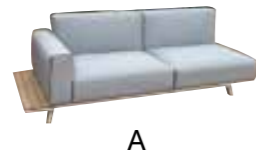

$3190 $3625

LOFT 2 Seater Right Arms
AC5340C86TEX
216*90*75cm

1PCS/CTN
42PCS/40GP

$3190 $3625