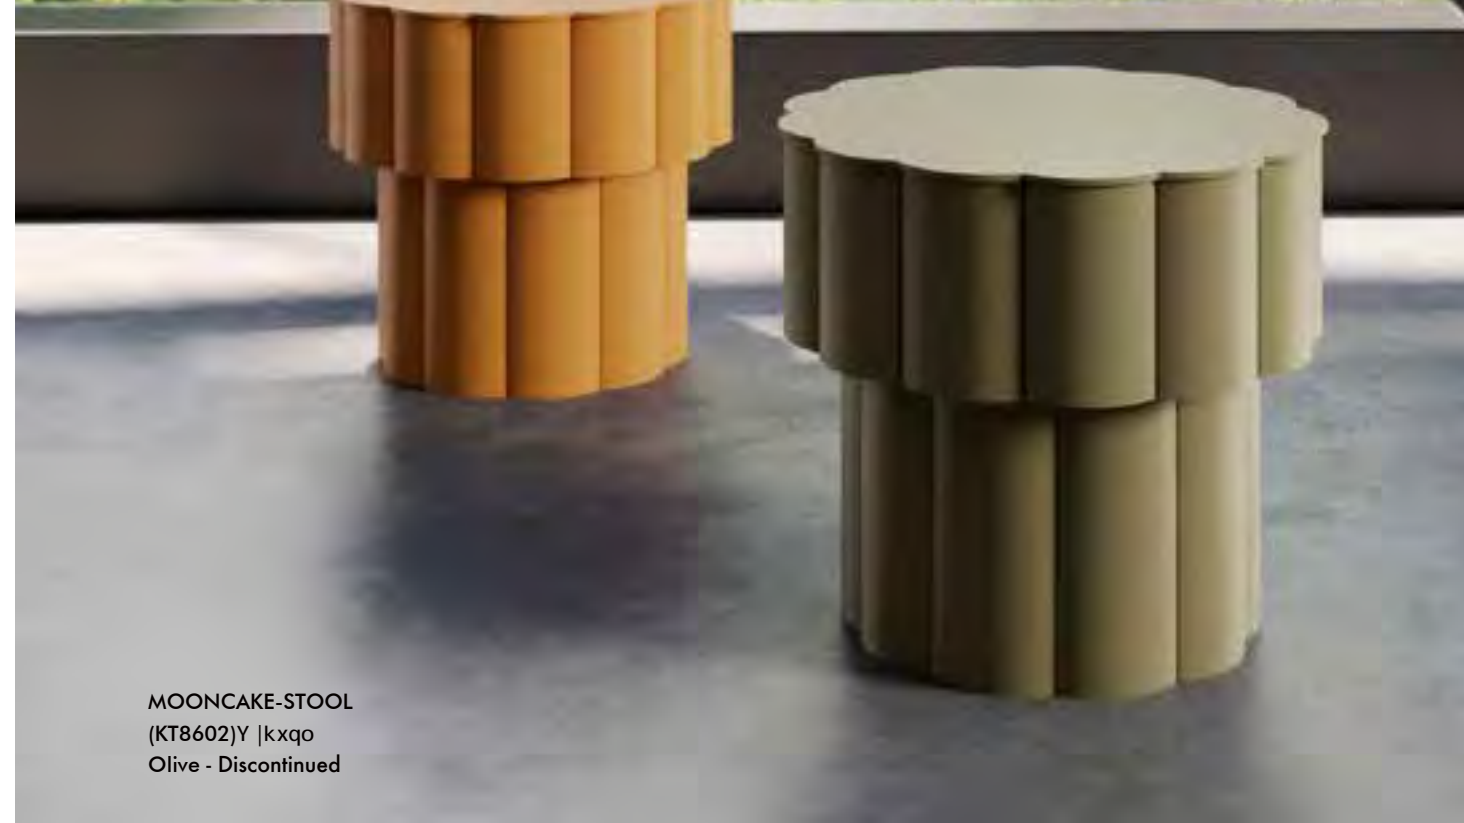

MOONCAKE-STOOL
(KT8602)Y |kxqo
Olive - Discontinued