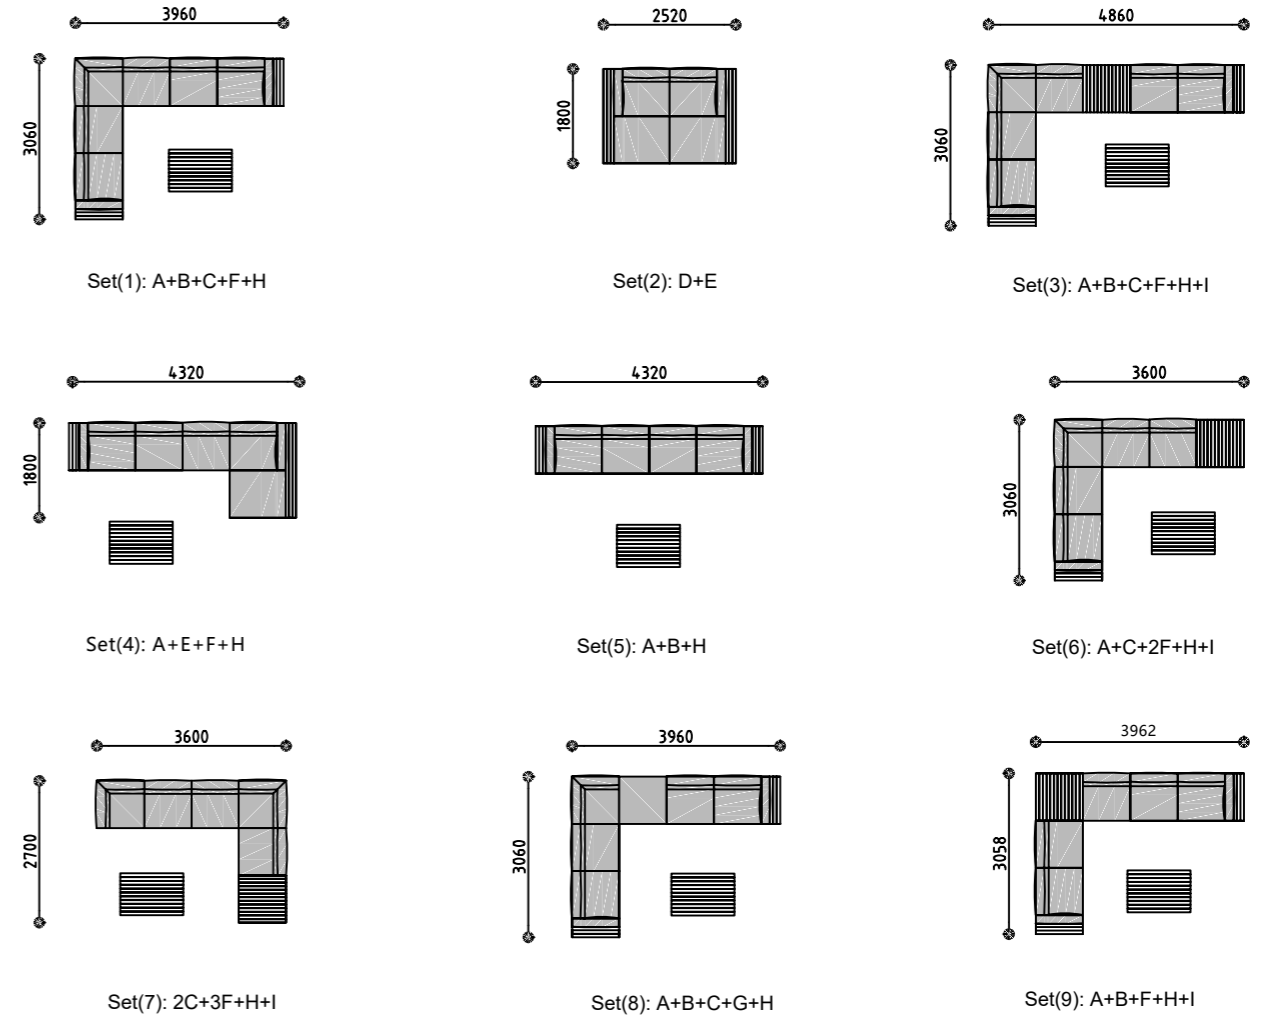

$3190 $3625

LOFT 2 Seater Right Arms
AC5340C86TEX
216*90*75cm

1PCS/CTN
42PCS/40GP

$3190 $3625

LOFT 2 Seater Left Arms
AC5340C85TEX
216*90*75cm

1PCS/CTN
42PCS/40GP

$1723 $1958

LOFT Corner Module
AC5340C13TEX
90*90*75cm

2PCS/CTN
84PCS/40GP

$3062 $3480

LOFT Meridienne Right Short Arms
AS5340C89TEX
180*126*75cm

1PCS/CTN
42PCS/40GP

$3062 $3480

LOFT Meridienne Left Short Arms
AS5340C88TEX
180*126*75cm

1PCS/CTN
42PCS/40GP

$1476 $1678

LOFT Extension Module Single
AC5340C07TEX
90*90*75cm

1PCS/CTN
84PCS/40GP

$895 $1018

Foot Stool
AC5340C25TEX
90*90*40cm

1PCS/CTN
184PCS/40FT

$961 $1093

Loft coffee table
With teak top
AT5340A23TEK
120*80*25cm

1PCS/CTN
280PCS/40FT

$827 $940

Coffee Table
AT5340C23TEK
90*90*20cm

1PCS/CTN
350PCS/40FT

$1487 $1690

LOFT Sunbed w/loose seat cushion
AS5340N19TEX
214*107*25cm

1PCS/2CTNS
260PCS/40FT