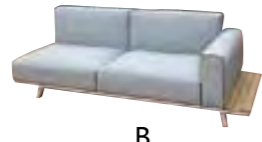

A

B

LOFT 2 Seater Left Arms
AC5340C85TEX
216*90*75cm

1PCS/CTN
42PCS/40GP

$1723 $1958